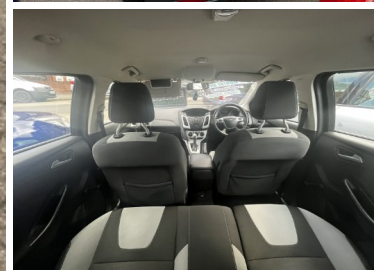

North End Motors

The garage with the good reputation

2013(63) Ford Focus 1.6 125 Zetec Navigator 5dr Po...

£6,495

Engine: Petrol
Body: Hatchback
Gearbox: Automatic
Capacity: 1596cc
Colour: Black
Mileage: 102,845
CO²: 146g/km
MPG: 44.8mpg
Top Speed: 120mph
BHP: 123bhp
Insurance Grp: 14E

North End Motors
203 London Road
Portsmouth
Hampshire, PO2 9AH

16" ALLOYS
DOOR AJAR WARNING
ECO MODE
EXTERIOR TEMPERATURE GAUGE
POWER STEERING
6 SPEAKERS
'QUICKCLEAR' HEATED WINDSCREEN/HEATED WASHER JETS
BODY COLOUR ELECTRIC ADJUSTABLE HEATED DOOR MIRRORS
FRONT FOG LAMPS
HEATED REAR WINDOW
12V POWER POINT FRONT/REAR
AIR CONDITIONING - CFC-FREE
CLOTH UPHOLSTERY

DIGITAL CLOCK
EASY FUEL CAPLESS REFUELLING SYSTEM
ELECTRIC BOOT RELEASE
LIGHTS ON WARNING
LOW SCREEN WASHER FLUID WARNING
TRIP COMPUTER
STEERING COLUMN WITH MOUNTED AUDIO CONTROLS
BLACK HEADLAMP BEZELS
BODY COLOUR BUMPERS
BODY COLOUR DOOR HANDLES
BODY COLOUR REAR SPOILER
CHROME FINISH ON UPPER DOOR LINE
HEADLIGHT LEVELLING CONTROL
TAILGATE WASH/WIPE
4 SPOKE LEATHER STEERING WHEEL WITH SILVER ACCENTS
CENTRE CONSOLE STORAGE BOX/ARMREST
COURTESY LIGHT IN LUGGAGE COMPARTMENT

Call:02392 661 304 | www.northendmotorsportsmouth.co.uk/